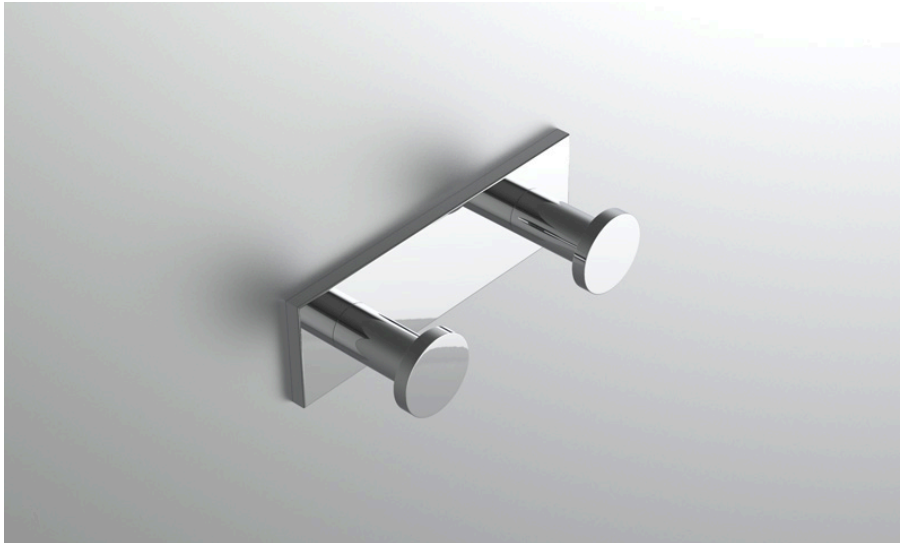

neelnox

LET
THERE
BE **DESIGN.**

FEATURES

- Premium 304 Grade Stainless Steel
- Solid Mount Construction
- Concealed Installation Hardware
- State of the nav wall anchors included for installation on Dry wall or Tile

COLLECTION NAVIGATOR

ROBE HOOK DOUBLE

Model	Product	Finishes Available
NAV-RHD2	Robe Hook Double	Polished (-P) Brushed (-B) Black (-BLK) White (-WHT) Oil Rubbed Bronze (-ORB)

Specified Model: _____

Finish Detail: _____